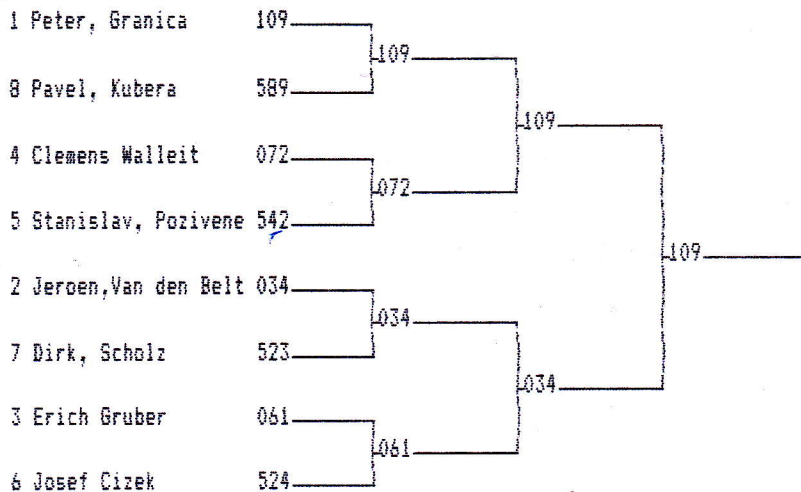

6th Grand National Dragrace
 Bechyne (CZ) Airfield
 MSTG & Predators-Drag

Super Street Bikes EDRS # - QUALIFYING ORDER AFTER ROUND 3

RANK	VEHICLE #	CLASS	DRIVER	HOMETOWN	DIAL-IN	ET	SPEED
1	109	SSB	Peter, Granica	Neckarswestheim D	0.00	8.087	289.25
2	034	SSB	Jeroen, Van den Belt	Kuinre NL	0.00	8.226	264.20
3	061	SSB	Erich Gruber		0.00	8.554	257.00
4	072	SSB	Clemens Walleit		0.00	8.559	276.86
5	542	SSB	Stanislav, Pozivene		0.00	8.780	263.34
6	524	SSB	Josef Cizek	Slany CZ	0.00	8.945	248.77
7	523	SSB	Dirk, Scholz	Reichenau D	0.00	9.179	240.73
8	589	SSB	Pavel, Kubera		0.00	9.865	216.07